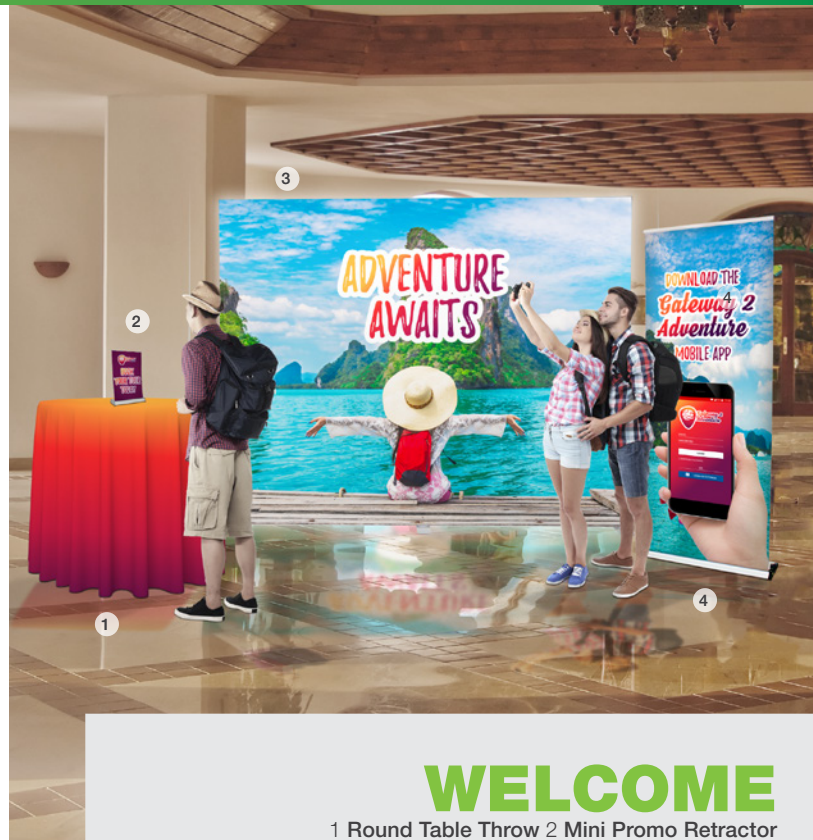

WELCOME

1 Round Table Throw 2 Mini Promo Retractor 3 Premier SEG Glo 4 Superb Retractor